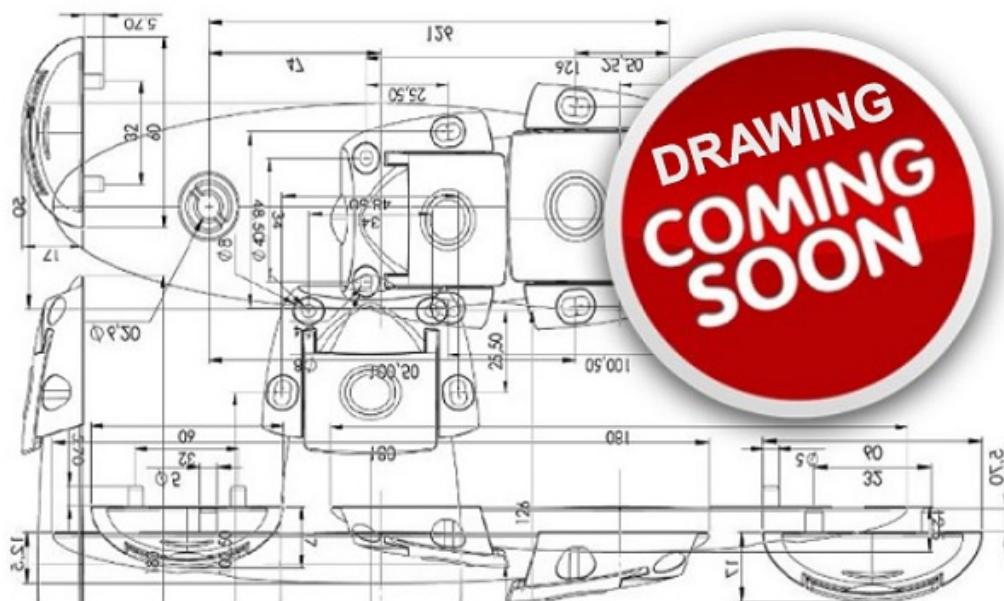

PRODUCT SHEET

Description:

Raised Dome Head Screw, M6x14mm, PZD, Bright Zinc Plated

Item number:

12.06.830-0

Units	Box	Carton	HS Code	Barcode
Pcs.	1000	1000	7318155898	 5704866022927

SISO A/S

Mileparken 11
DK-2740 Skovlunde
Denmark
VAT: DK 24786013